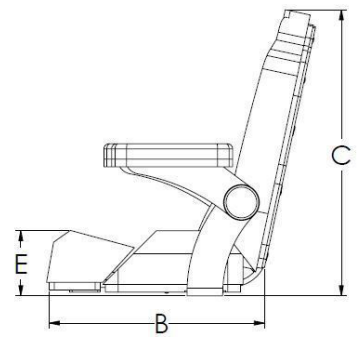

SIESTA SPORT CHAIR

Introducing the classy yet functional Siesta Sport Chair. The Siesta's unique design features a sporty tapered head support, which is less bulky around the crest than other chairs. The Siesta also features an uncomplicated bolster – providing for quick, secure adjustments that make it double as a leaning post. Additionally, it features strong, adjustable armrests. For larger center consoles, easily place two or more Siesta Sport Chairs side by side. The Siesta Sport Chair is made from premium quality, marine-grade vinyl fabric treated with anti-microbial and UV stabilizers. It comes with plush, anti-bacterial foam padding, which provides durable support and protection from mold and mildew.

PART NUMBER	DESCRIPTION	WIDTH
HA6-25-0-WHA	Siesta Sport Chair	25"