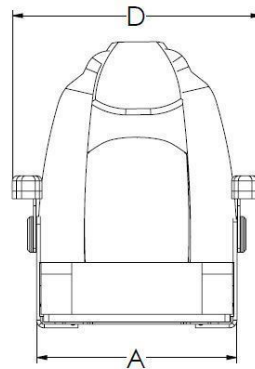

SIESTA SPORT CHAIR

Introducing the classy yet functional Siesta Sport Chair. The Siesta's unique design features a sporty tapered head support, which is less bulky around the crest than other chairs. The Siesta also features an uncomplicated bolster – providing for quick, secure adjustments that make it double as a leaning post. Additionally, it features strong, adjustable armrests. For larger center consoles, easily place two or more Siesta Sport Chairs side by side. The Siesta Sport Chair is made from premium quality, marine-grade vinyl fabric treated with anti-microbial and UV stabilizers. It comes with plush, anti-bacterial foam padding, which provides durable support and protection from mold and mildew.

PART NUMBER	DESCRIPTION	WIDTH
HA6-25-0-WHA	Siesta Sport Chair	25"