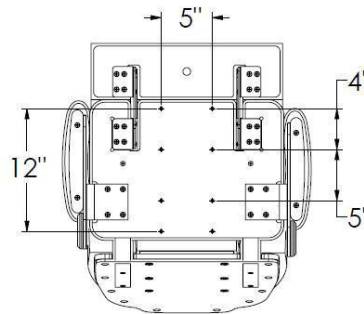

SIESTA SPORT CHAIR

Introducing the classy yet functional Siesta Sport Chair. The Siesta's unique design features a sporty tapered head support, which is less bulky around the crest than other chairs. The Siesta also features an uncomplicated bolster – providing for quick, secure adjustments that make it double as a leaning post. Additionally, it features strong, adjustable armrests. For larger center consoles, easily place two or more Siesta Sport Chairs side by side. The Siesta Sport Chair is made from premium quality, marine-grade vinyl fabric treated with anti-microbial and UV stabilizers. It comes with plush, anti-bacterial foam padding, which provides durable support and protection from mold and mildew.

PART NUMBER	DESCRIPTION	WIDTH
HA6-25-0-WHA	Siesta Sport Chair	25"