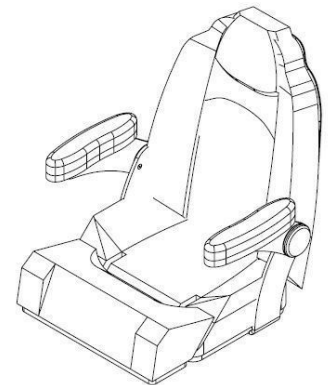

SIESTA SPORT CHAIR

Introducing the classy yet functional Siesta Sport Chair. The Siesta's unique design features a sporty tapered head support, which is less bulky around the crest than other chairs. The Siesta also features an uncomplicated bolster – providing for quick, secure adjustments that make it double as a leaning post. Additionally, it features strong, adjustable armrests. For larger center consoles, easily place two or more Siesta Sport Chairs side by side. The Siesta Sport Chair is made from premium quality, marine-grade vinyl fabric treated with anti-microbial and UV stabilizers. It comes with plush, anti-bacterial foam padding, which provides durable support and protection from mold and mildew.

Shown with custom vinyl and quilting

FEATURES & BENEFITS

- Custom vinyl options and stitching available to boat builders
- Powder-coated armrest brackets
- Powder-coated, roll-back seat hinge with recessed hinge for protection
- Roll-back seat bolster allows quick repositioning
- Available as a 25" chair
- Meets ABYC H-31 impact test requirements

PART NUMBER	DESCRIPTION	WIDTH
HA6-25-0-WHA	Siesta Sport Chair	25"